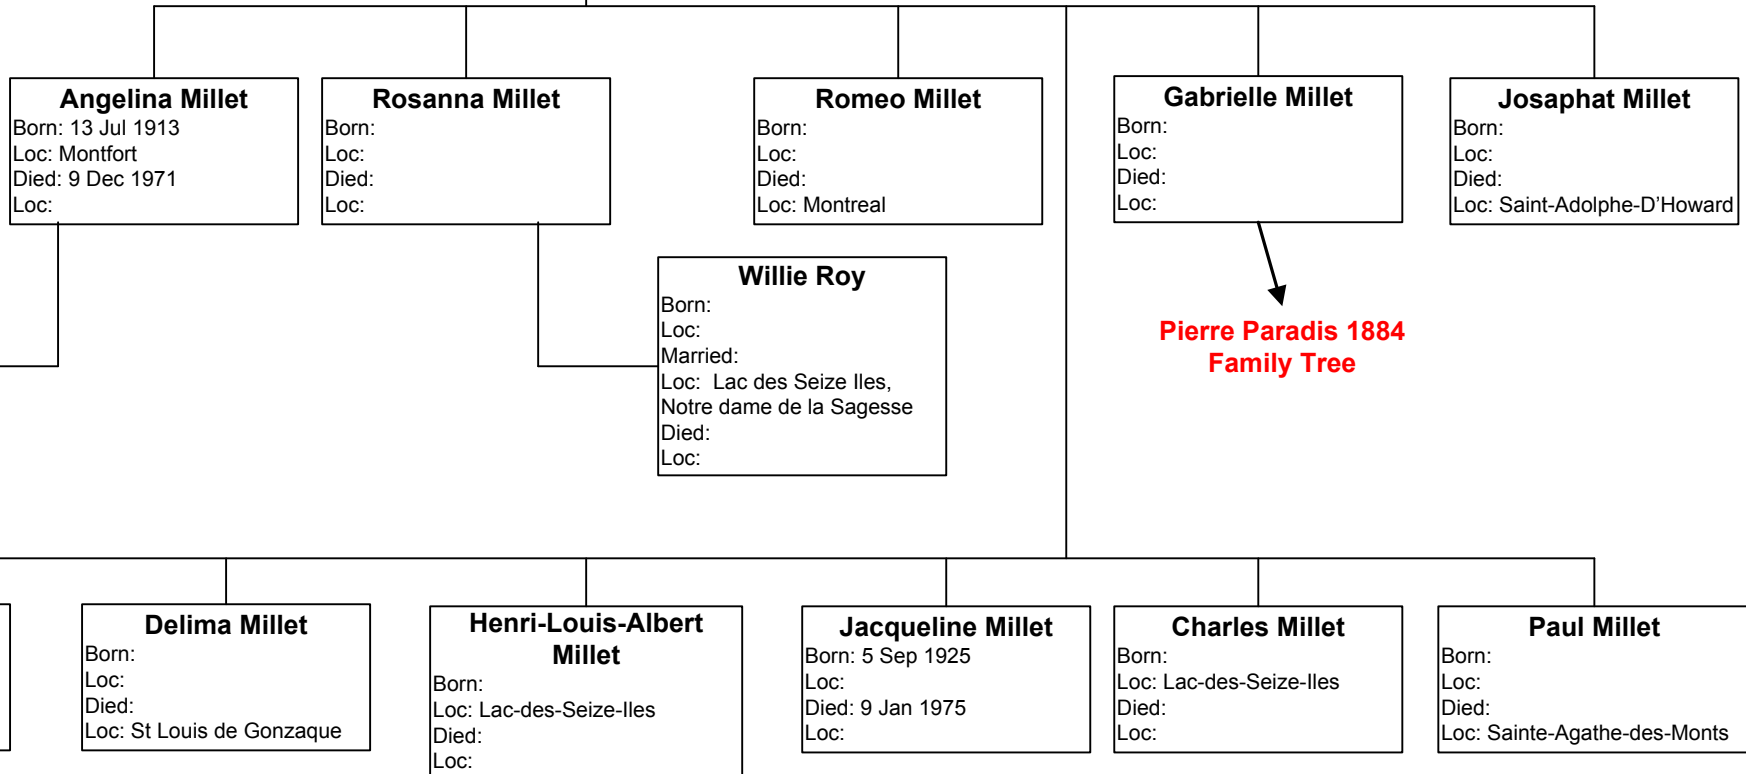

Joseph-Alexis Millet 1884

Joseph-Alexis Millet & Agéline Tassé avec trois de leurs enfants, Gabrielle, Angéline & Florence.

Joseph-Alexis Millet
Born: 8 May 1884
Loc: Wentworth-North
Died: 1986
Loc: St Adolphe d'Howard

From Hilaire Tassé
1854 Family Tree

Angelina Tassé
Born: 29 Jan 1888
Loc:
Married: 23 Sep 1912
Loc: Montfort, Notre-Dame des Nations
Died: 6 May 1962
Loc: Lac des Seize Iles

Angelina Millet
Born: 13 Jul 1913
Loc: Montfort
Died: 9 Dec 1971
Loc:

Rosanna Millet
Born:
Loc:
Died:
Loc:

Romeo Millet
Born:
Loc:
Died:
Loc: Montreal

Gabrielle Millet
Born:
Loc:
Died:
Loc:

Josaphat Millet
Born:
Loc:
Died:
Loc: Saint-Adolphe-D'Howard

Charles Paradis
Born: @ 8 Dec 1907
Loc:
Married: 16 Sep 1939
Loc: Wentworth-North, Notre Dames des Nations
Died: 17 Oct 1966
Loc:

Willie Roy
Born:
Loc:
Married:
Loc: Lac des Seize Iles, Notre dame de la Sagesse
Died:
Loc:

Pierre Paradis 1884
Family Tree

Marie-Blanche Millet
Born:
Loc: Lac-des-Seize-Iles
Died:
Loc:

Delima Millet
Born:
Loc:
Died:
Loc: St Louis de Gonzague